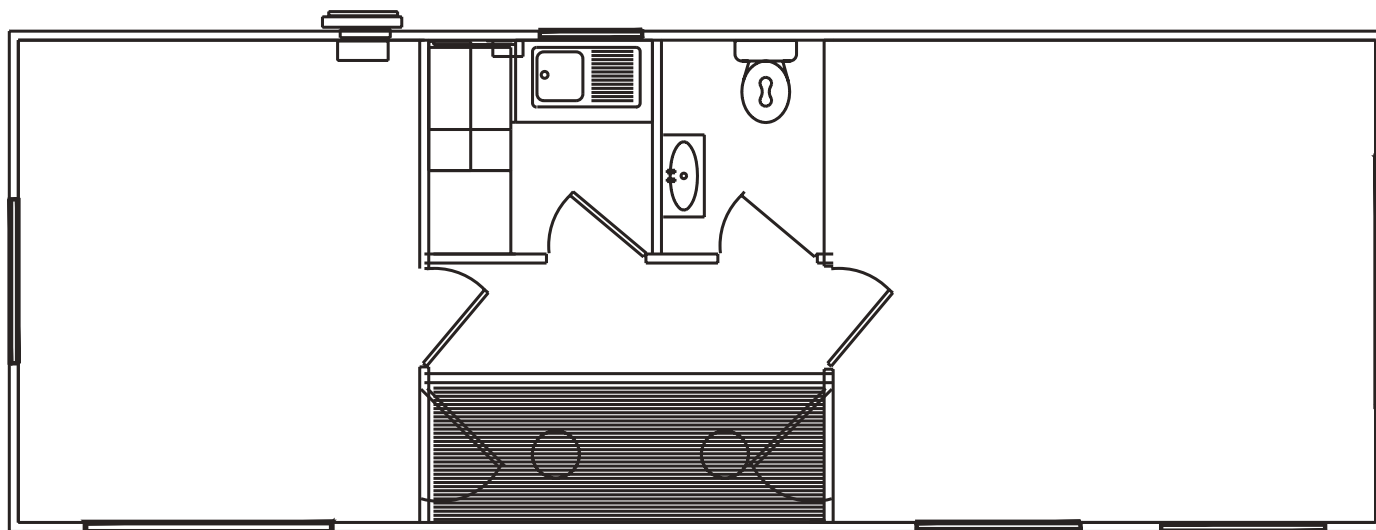

## Silkwood with sun lounge

---

28 x 20' 2 Bedroom

## Reception, Office and Toilet

---

33 x 12' Office Unit

# L' Shaped Ferndale Lodge

---

34' x 20' 2 Bedroom

# Office and Toilet

---

36' x 12' Office Unit