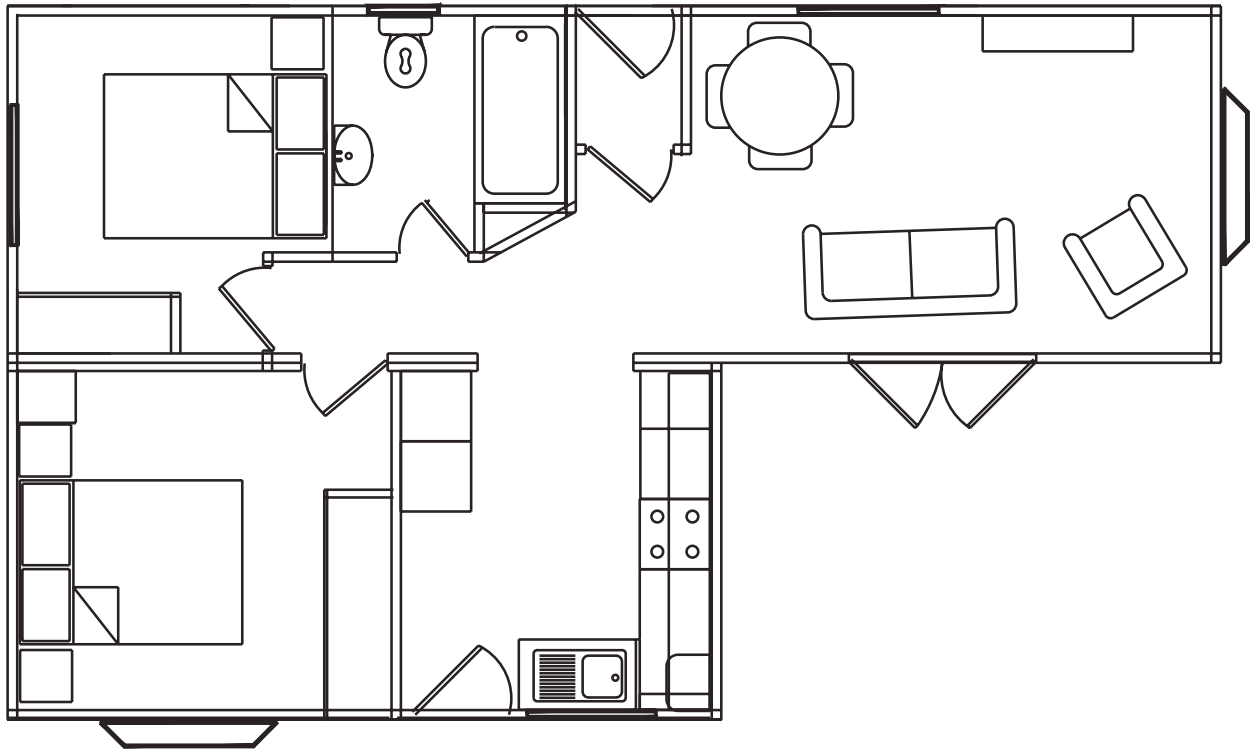

## Silkwood with sun lounge

---

28 x 20' 2 Bedroom

## Reception, Office and Toilet

---

33 x 12' Office Unit

# L' Shaped Ferndale Lodge

---

34' x 20' 2 Bedroom

# Office, Toilet and Staff Room

---

34' x 20' Office Unit