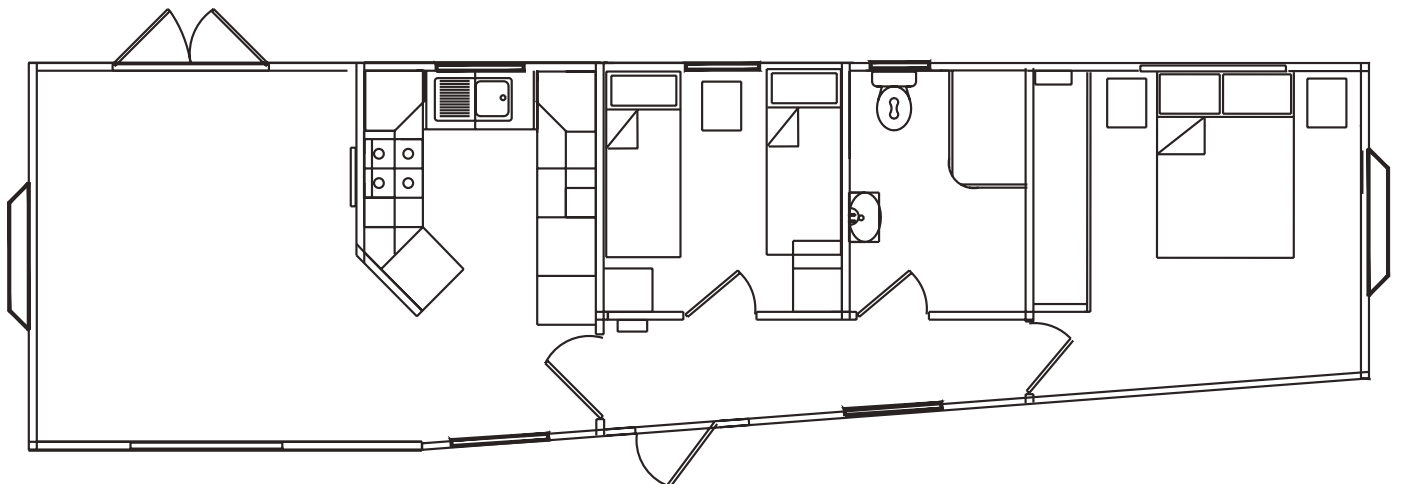

## Reception, Office and Toilet

---

33 x 12' Office Unit

# Office, Toilet and Staff Room

---

34' x 20' Office Unit

# Office and Toilet

---

36' x 12' Office Unit

# Custom Build - Angled

---

45' x 13' 2 Bedroom