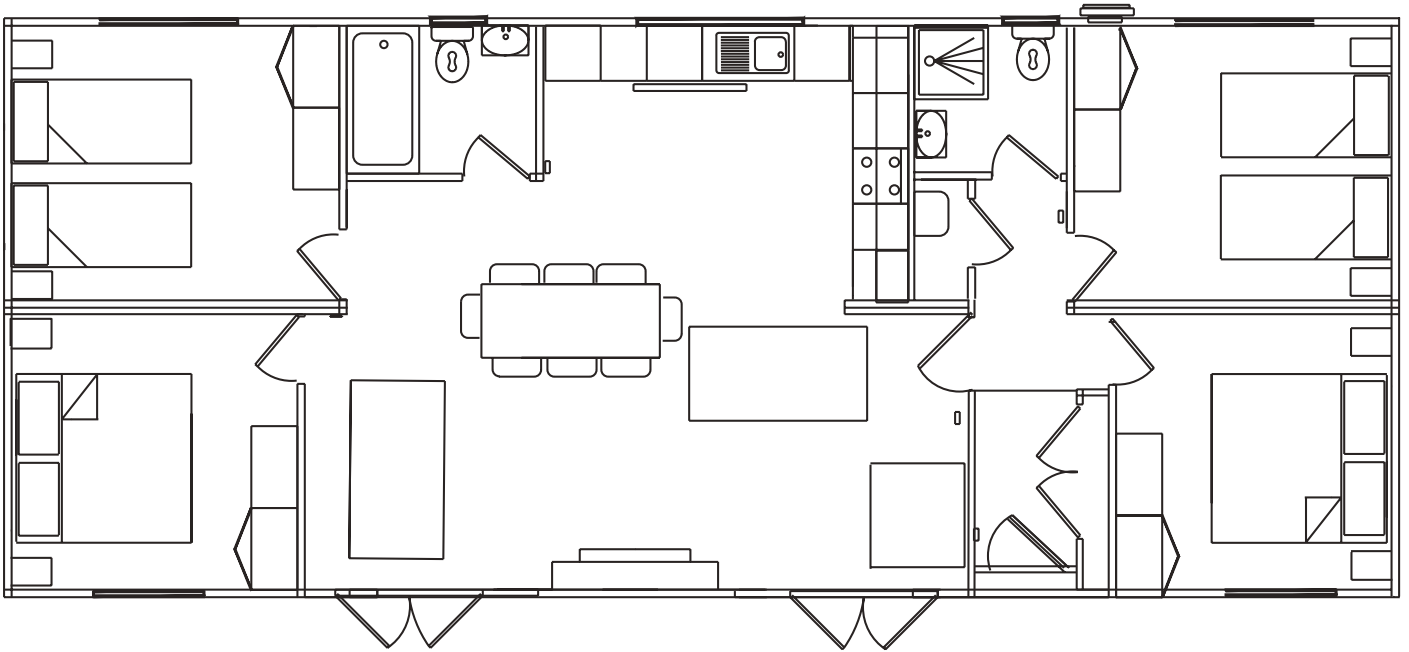

Custom Build - 4 Bedroom

50' x 20' 6" 4 Bedroom