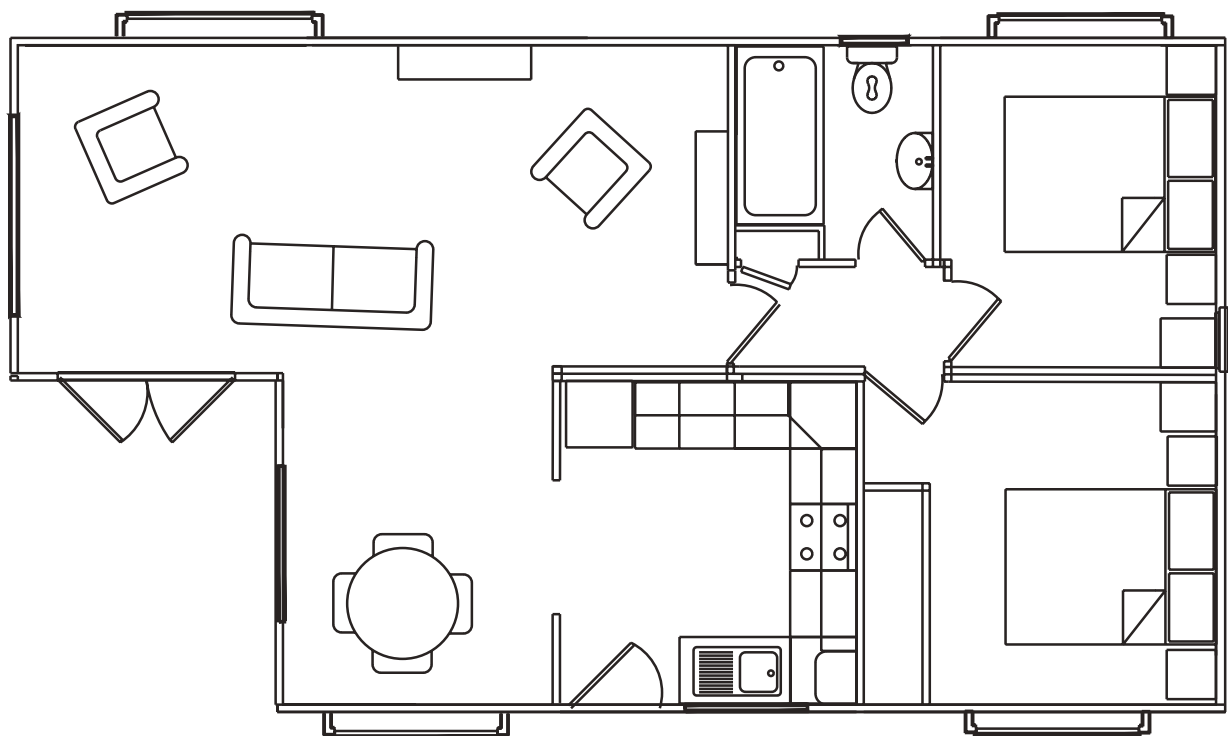

## Silkwood with sun lounge

---

28 x 20' 2 Bedroom

## Reception, Office and Toilet

---

33 x 12' Office Unit

# Office, Toilet and Staff Room

---

34' x 20' Office Unit

# Office and Toilet

---

36' x 12' Office Unit