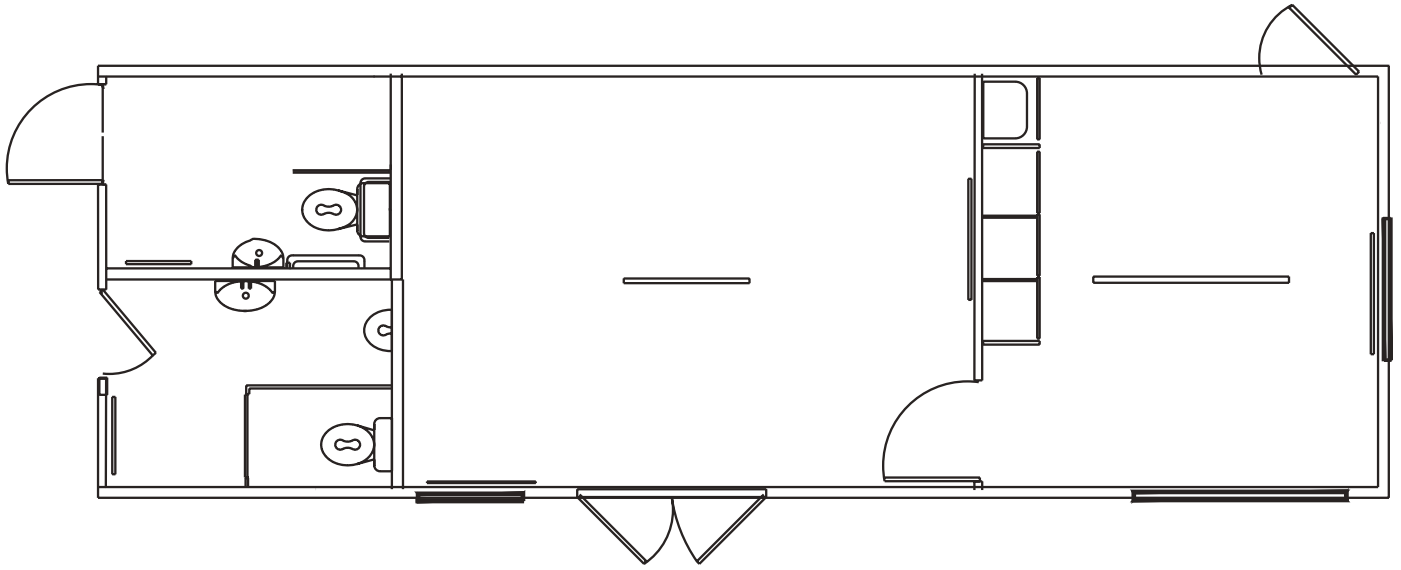

## Reception, Office and Toilet

---

33 x 12' Office Unit

# L' Shaped Ferndale Lodge

---

34' x 20' 2 Bedroom

# Office, Toilet and Staff Room

---

34' x 20' Office Unit

# Office and Toilet

---

36' x 12' Office Unit