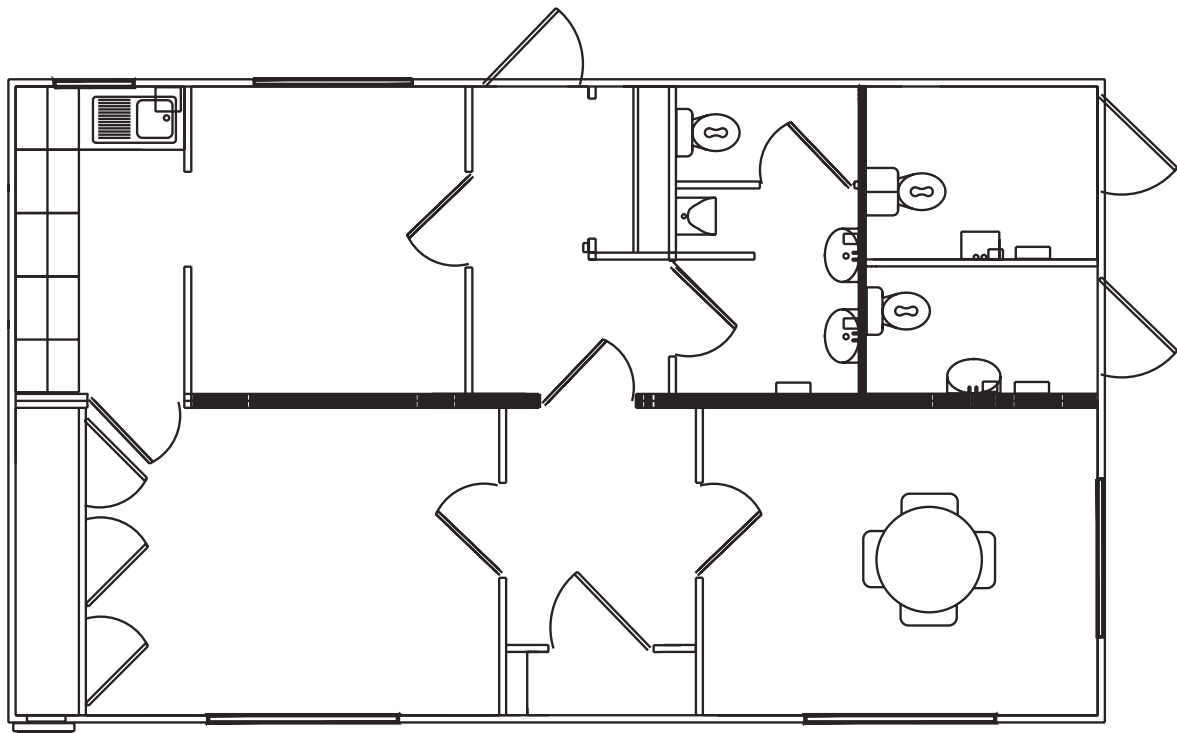

## Reception, Office and Toilet

---

33 x 12' Office Unit

# L' Shaped Ferndale Lodge

---

34' x 20' 2 Bedroom

# Office, Toilet and Staff Room

---

34' x 20' Office Unit

# Office and Toilet

---

36' x 12' Office Unit